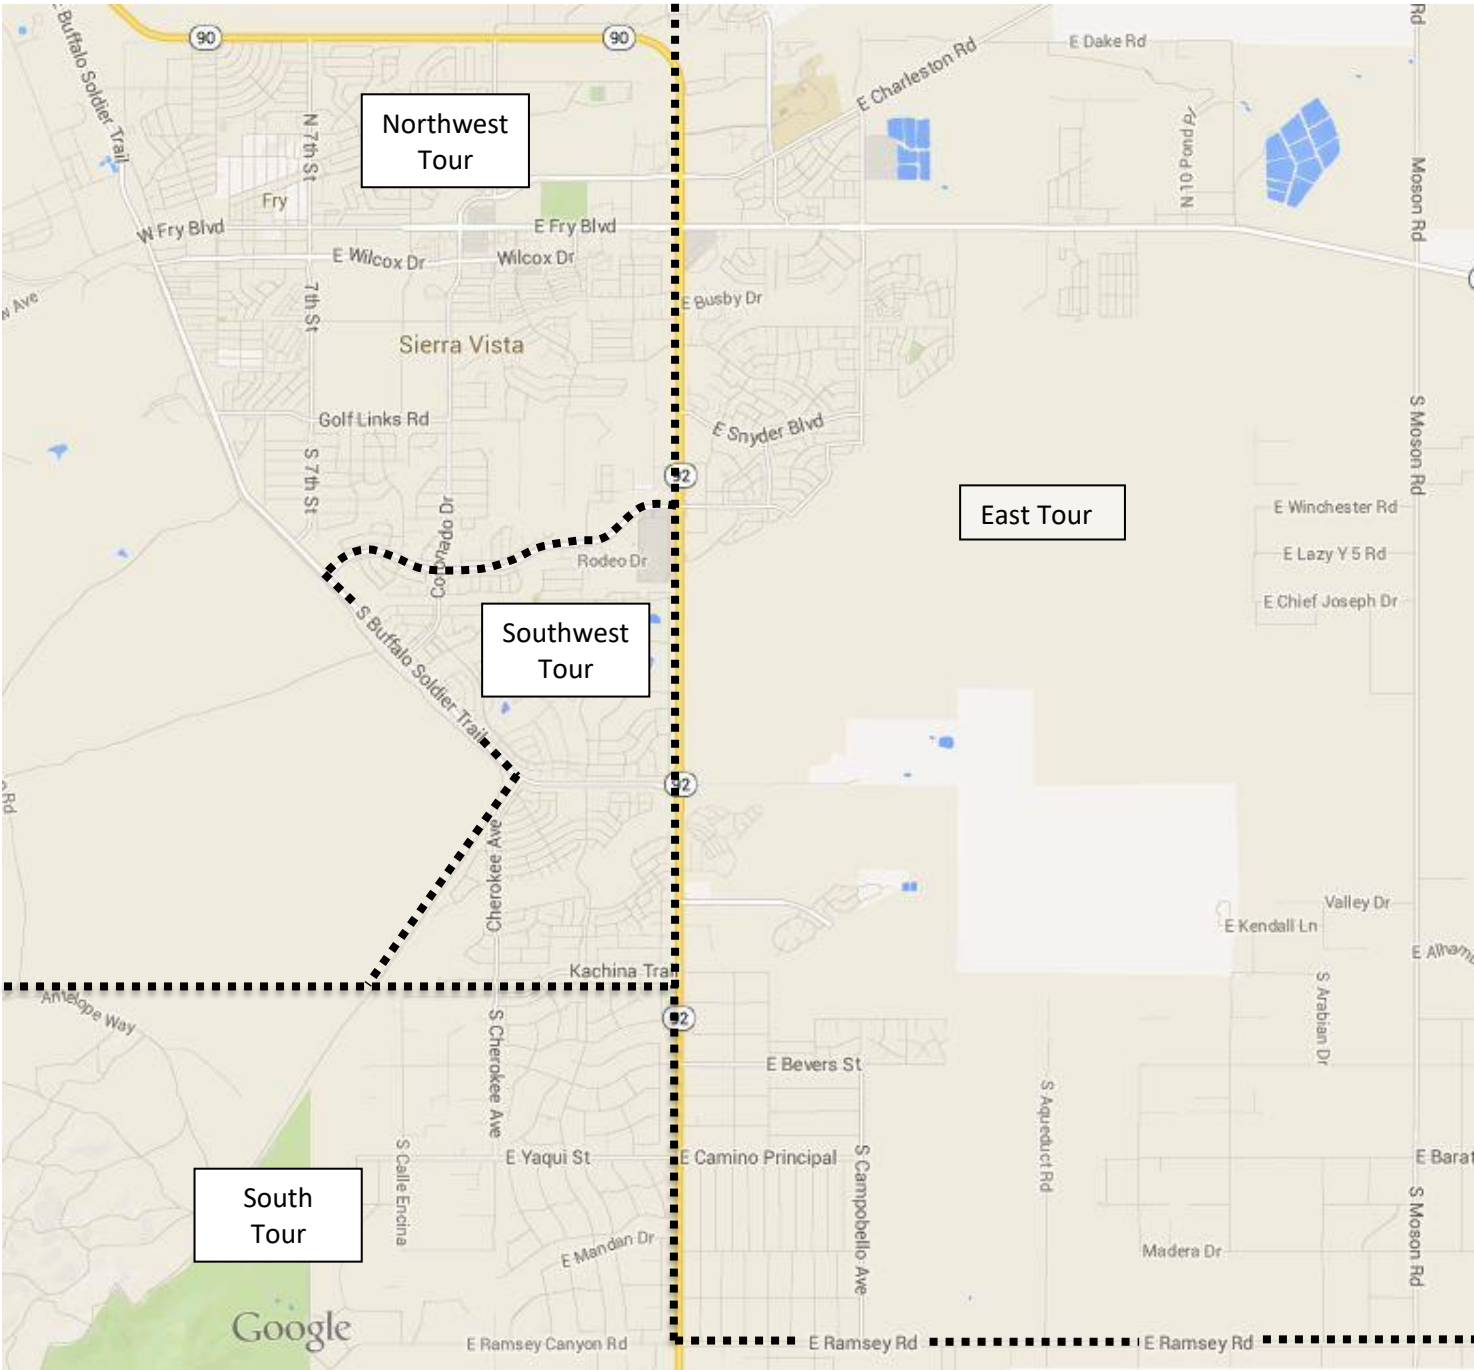

Southeast Arizona Multiple Listing Service, Inc.  
**Sierra Vista Map**  
 Revised May 30, 2018

**North Tour** – Huachuca City and North , Including Tombstone  
**Northwest Tour** – SV (West of 92, North of Avenida Cochise)  
**Southwest Tour** – SV (West of 92, South of Avenida Cochise, North of Kachina  
**East Tour** – SV (East of 92, North of Ramsey Rd)  
**South Tour** – South of Kachina and South of Ramsey Rd.