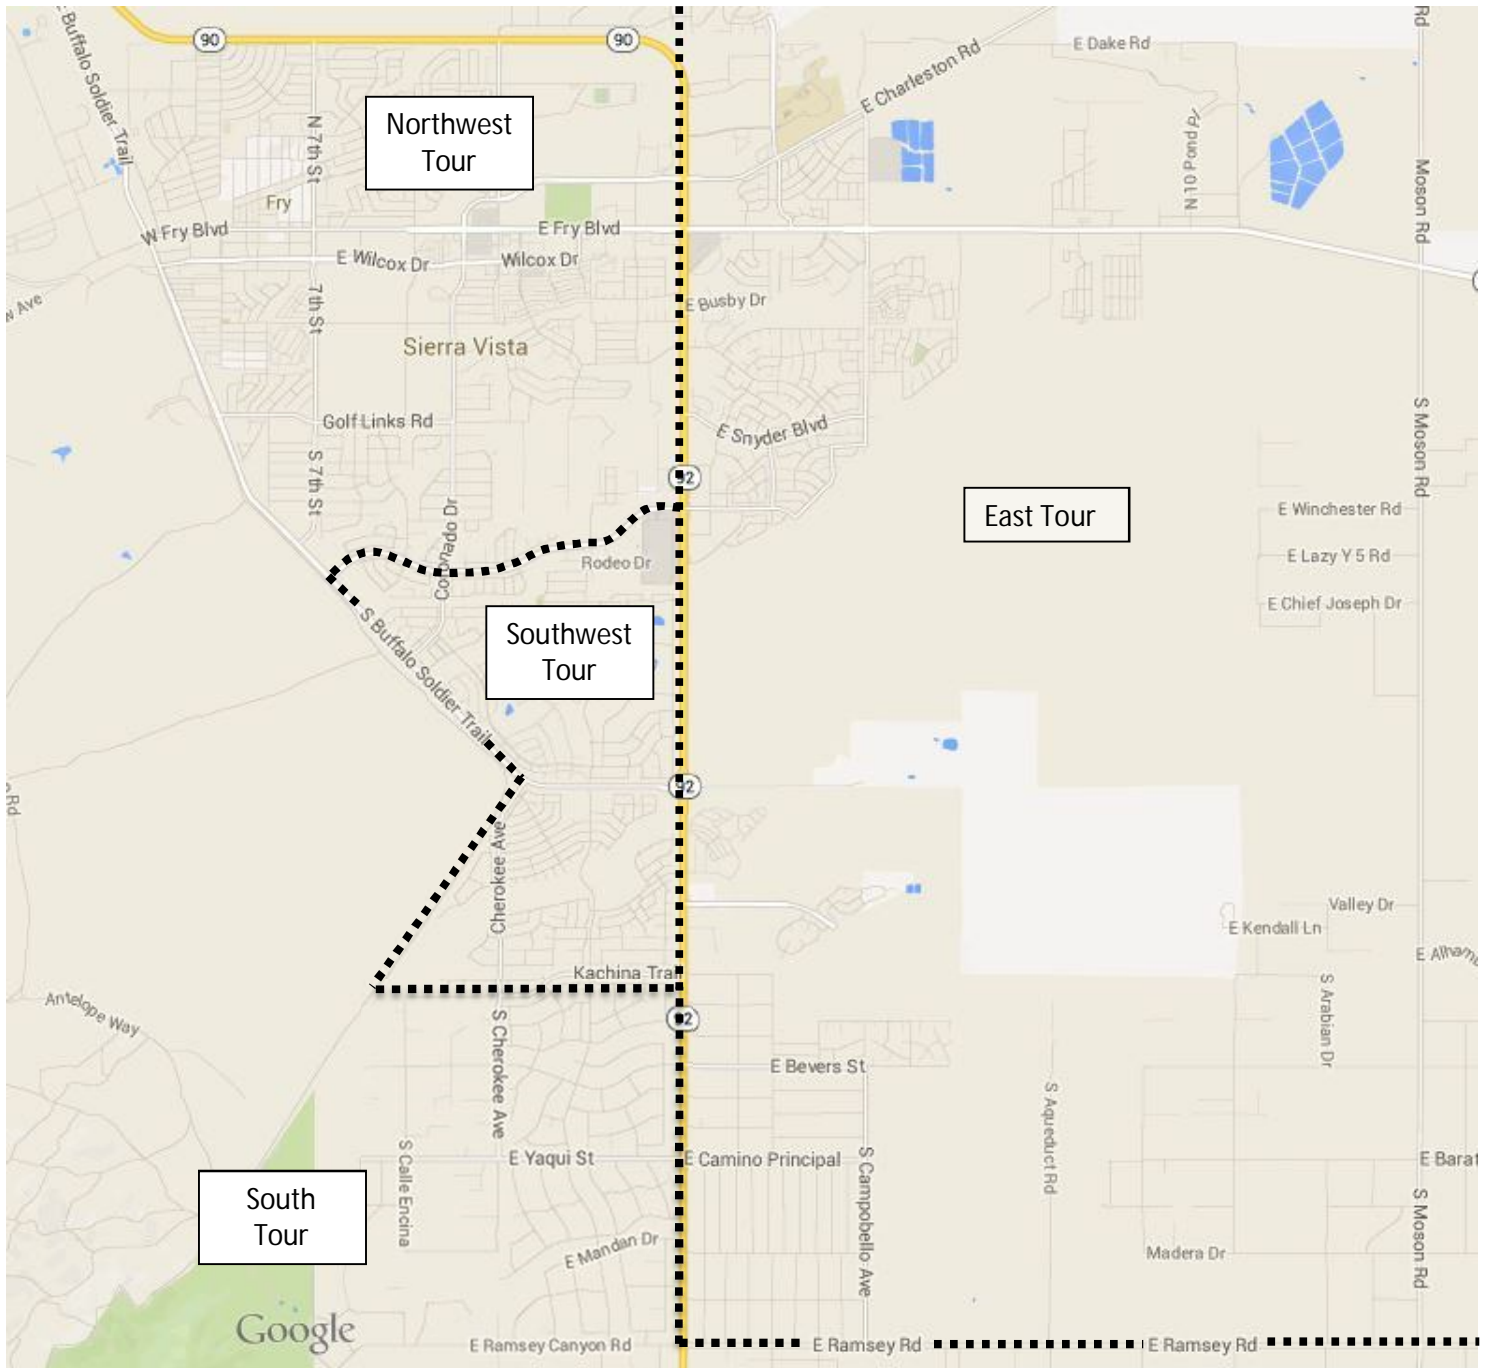

Southeast Arizona Multiple Listing Service, Inc.

Sierra Vista Map

Revised: July 11, 2013

North Tour – Huachuca City and North of it

Northwest Tour – SV (West of 92, North of Avenida Cochise)

Southwest Tour – SV (West of 92, South of Avenida Cochise, North of Kachina)

East Tour – SV (East of 92, North of Ramsey Rd)

South Tour – South of Kachina and South of Ramsey Rd.

Tombstone Tour – Tombstone

Bisbee Tour - Bisbee